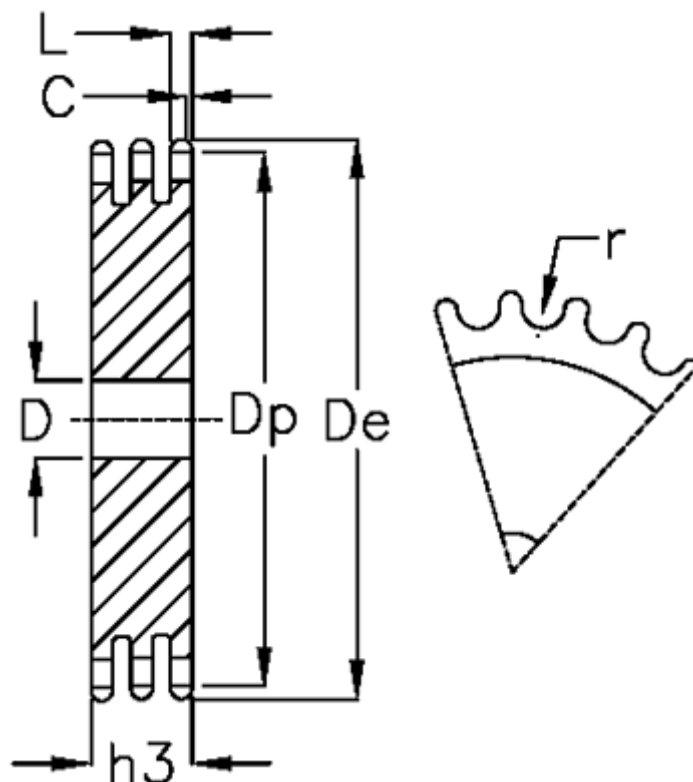

Article number: 616023008026

Description: Plate wheel 16 B-3 Z=26 triplex

## Measures

C = 3

D = 30

De = 221.6

Dp = 210.72

For chain size = 1 tomme x 17,02 mm

For chain type = 16 B-3

h3 = 79.6

L = 15.8

Number of teeth = 26

r = 15.88